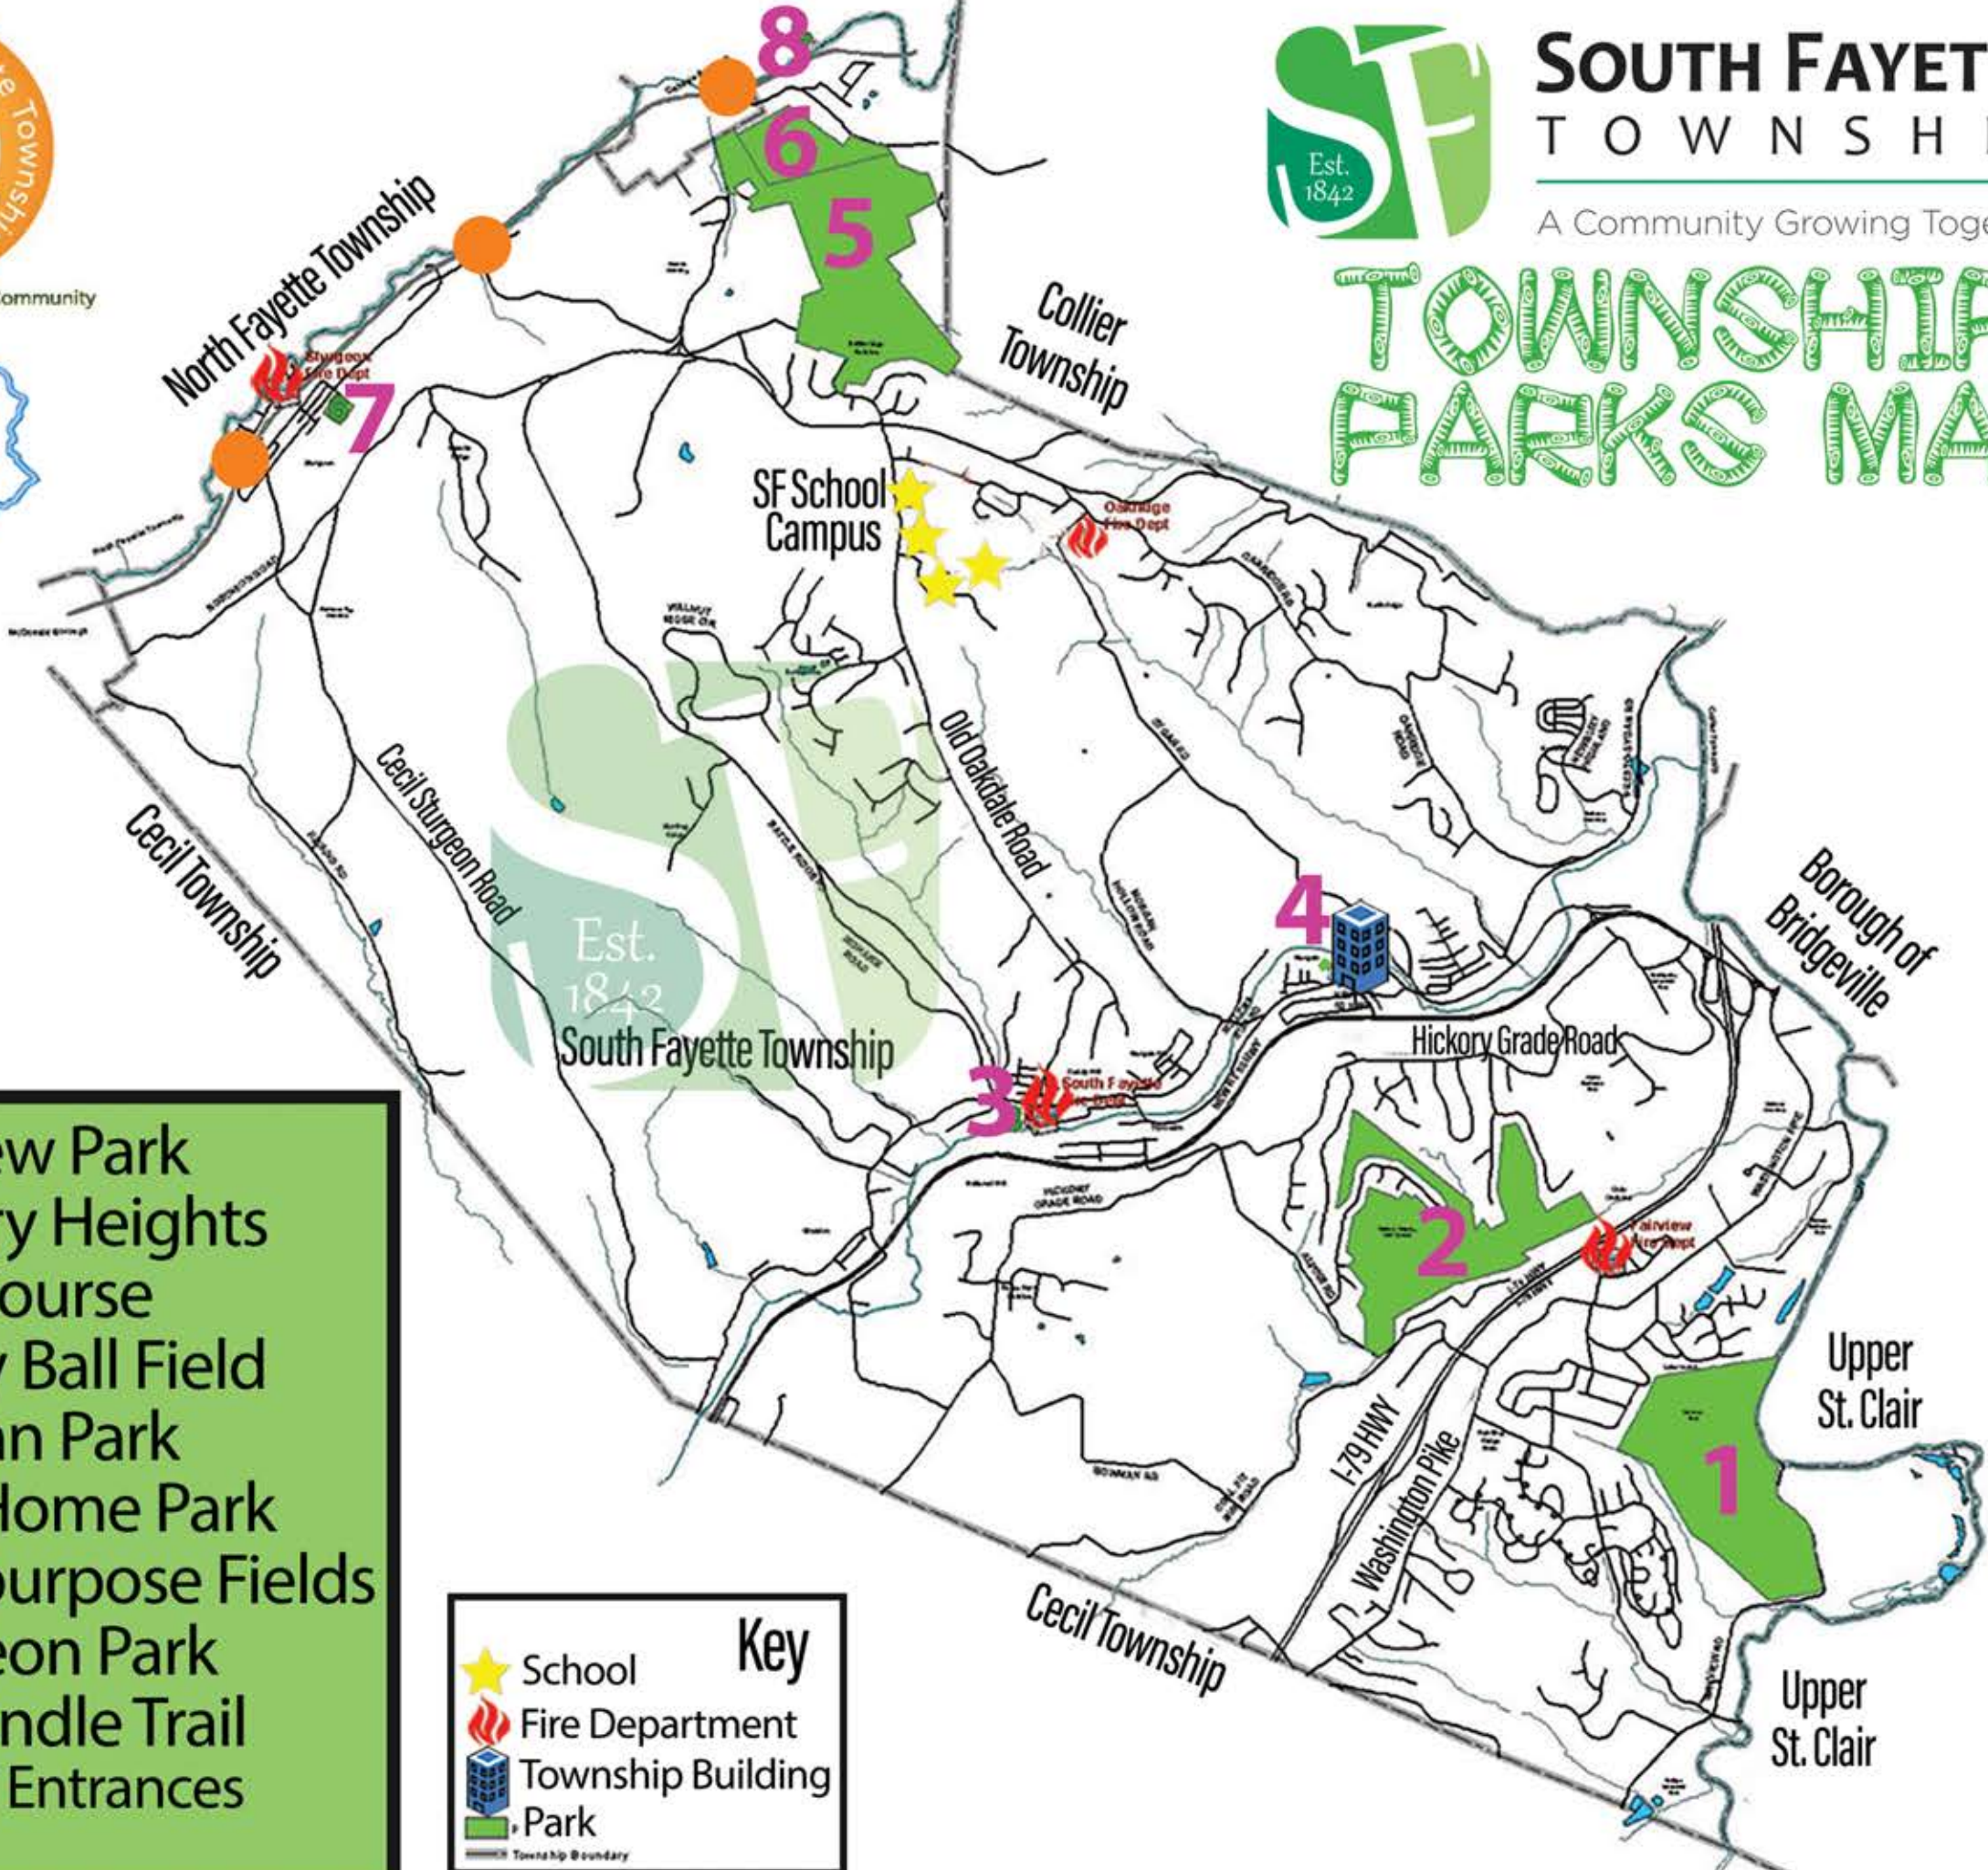

A Live Well Allegheny Community

SOUTH FAYETTE TOWNSHIP

A Community Growing Together

TOWNSHIP PARKS MAP

- 1. Fairview Park
- 2. Hickory Heights Golf Course
- 3. Cuddy Ball Field
- 4. Morgan Park
- 5. Boys Home Park
- 6. Multipurpose Fields
- 7. Sturgeon Park
- 8. Panhandle Trail
- Trail Entrances

Key

- School
- Fire Department
- Township Building
- Park
- Township Boundary