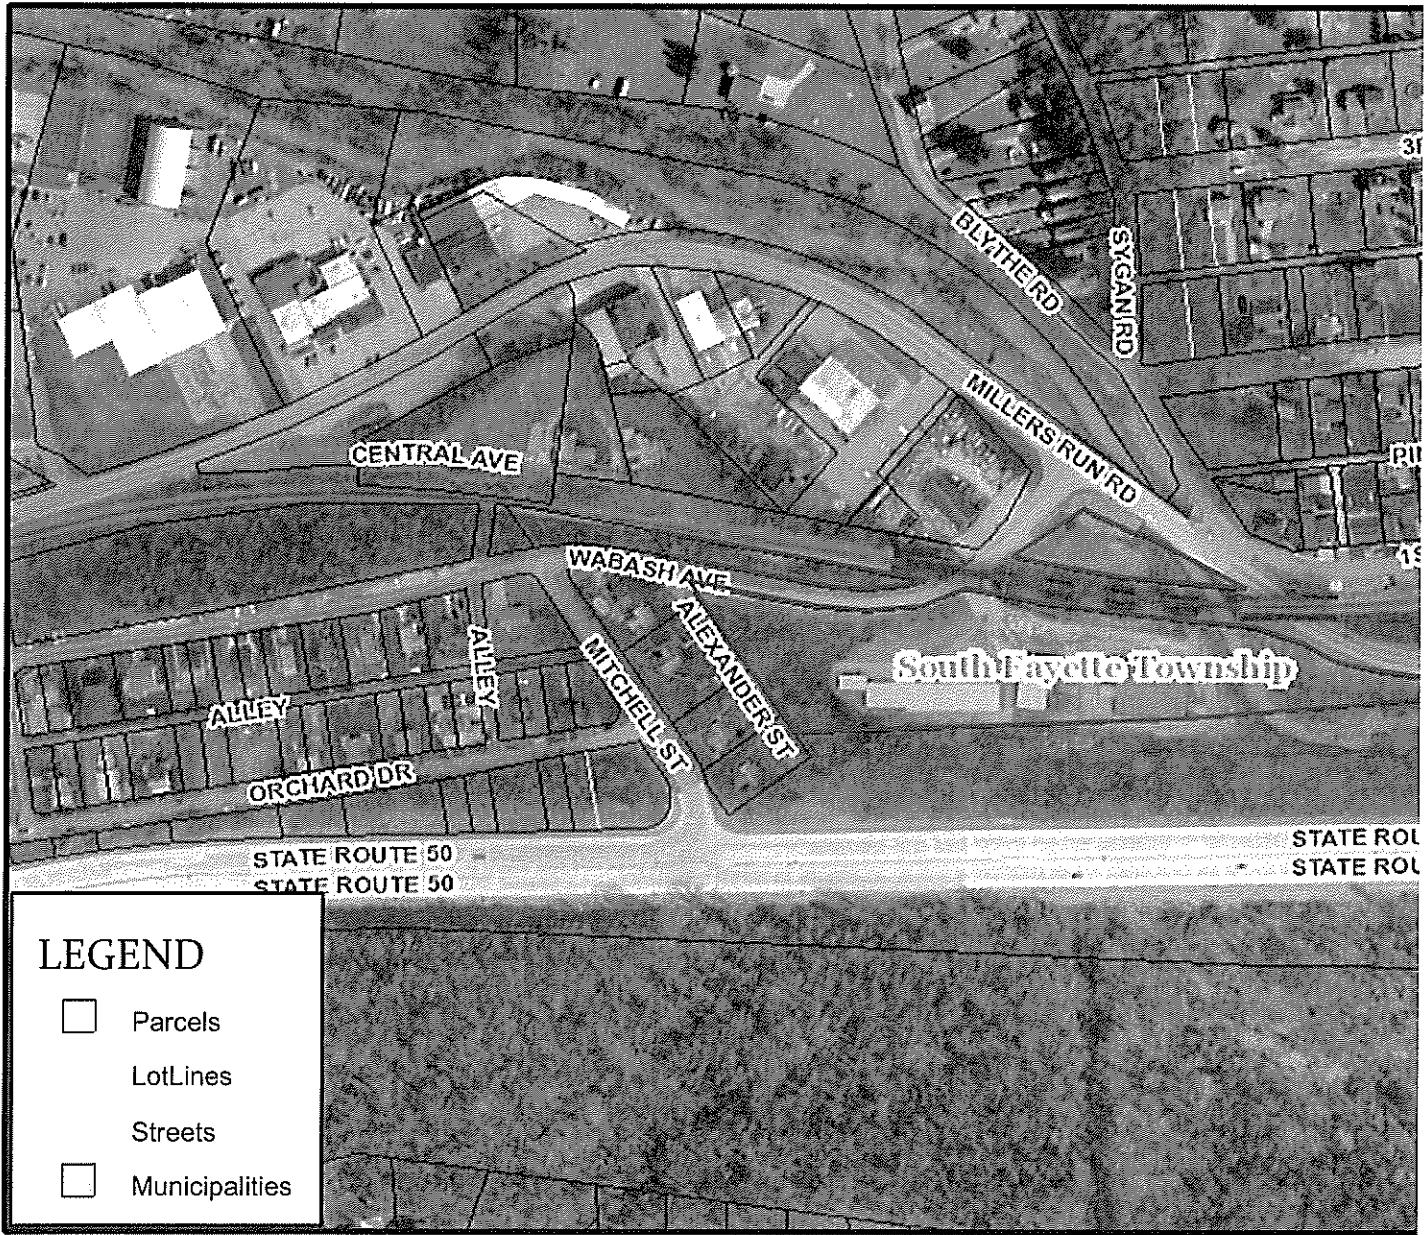

MAP

PIN: 0324C00008000000

This map is for informational purposes only.

Parcel information is provided from the

Office of Property Assessments in Allegheny County.

Content and availability are subject to change. Property characteristics and values change due to a variety of factors such as court rulings, municipality permit processing and subdivision plans. Excludes name and Miles

111. 0344000000000000

LEGEND

- Parcels
- Lotlines
- Streets
- Municipalities

This map is for informational purposes only. Parcel information is provided from the Office of Property Assessments in Allegheny County. Content and availability are subject to change. Property characteristics and values change due to a variety of factors such as court rulings, municipality permit processing and subdivision plans. Excludes name and contact information for property owners, as required by Ordinance 3478-07. For additional information, call the Allegheny County GIS Help Desk at (412) 350-4774 or visit at www.alleghenycounty.us/Information/Default.aspx