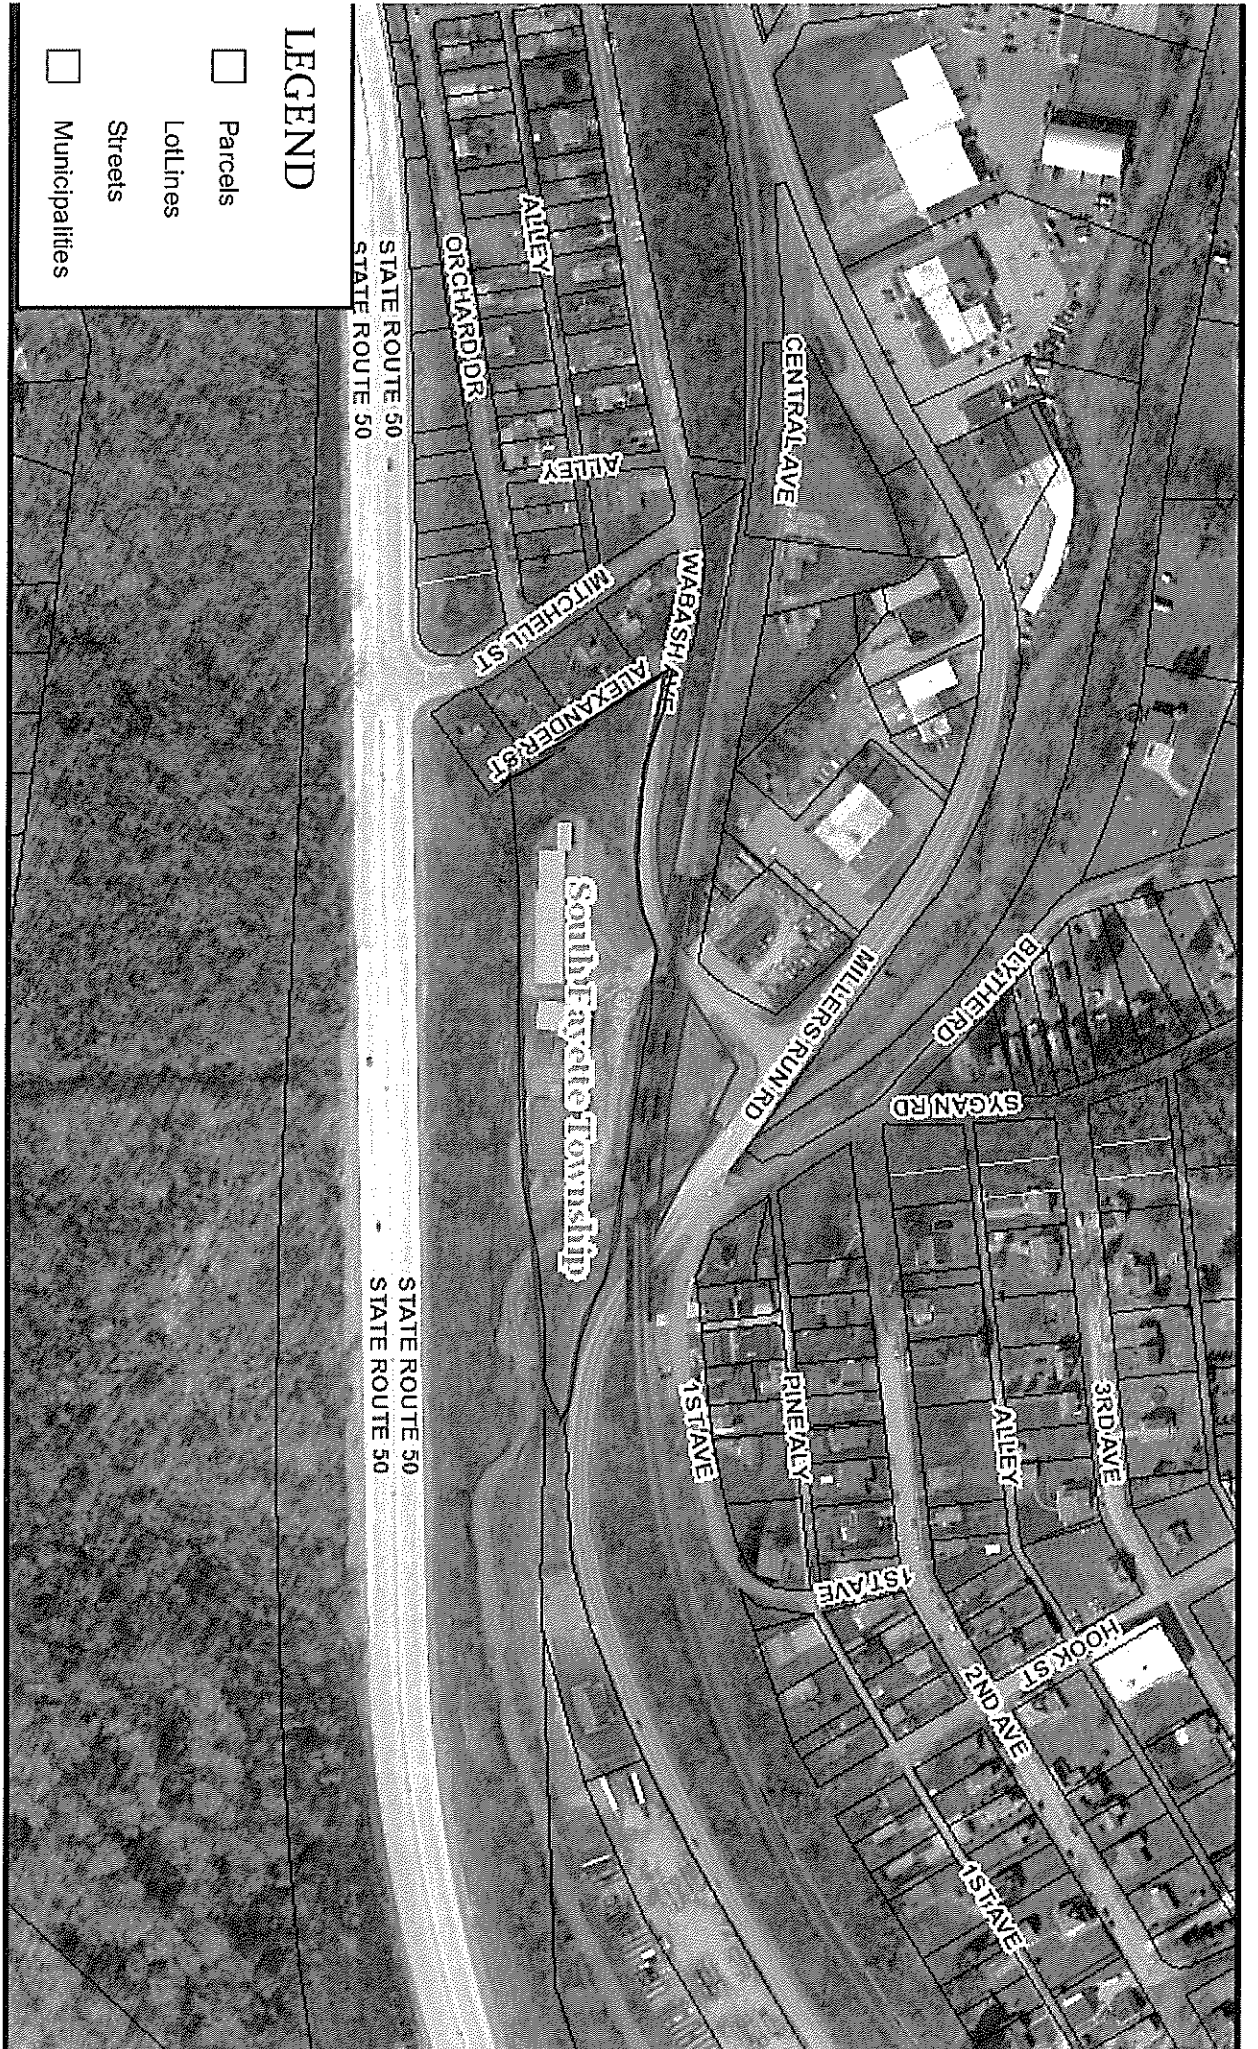

MAP

PIN: 0324C00008000000

This map is for informational purposes only.

Parcel information is provided from the

Office of Property Assessments in Allegheny County.

Content and availability are subject to change. Property characteristics and values change due to a variety of factors such as court rulings, municipality permit processing and subdivision plans. Excludes name and Miles

111. 0344000000000000

LEGEND

- Parcels
- Lotlines
- Streets
- Municipalities

This map is for informational purposes only. Parcel information is provided from the Office of Property Assessments in Allegheny County. Content and availability are subject to change. Property characteristics and values change due to a variety of factors such as court rulings, municipality permit processing and subdivision plans. Excludes name and contact information for property owners, as required by Ordinance 3478-07. For additional information, call the Allegheny County GIS Help Desk at (412) 350-4774 or visit at www.alleghenycounty.us/Information/Default.aspx