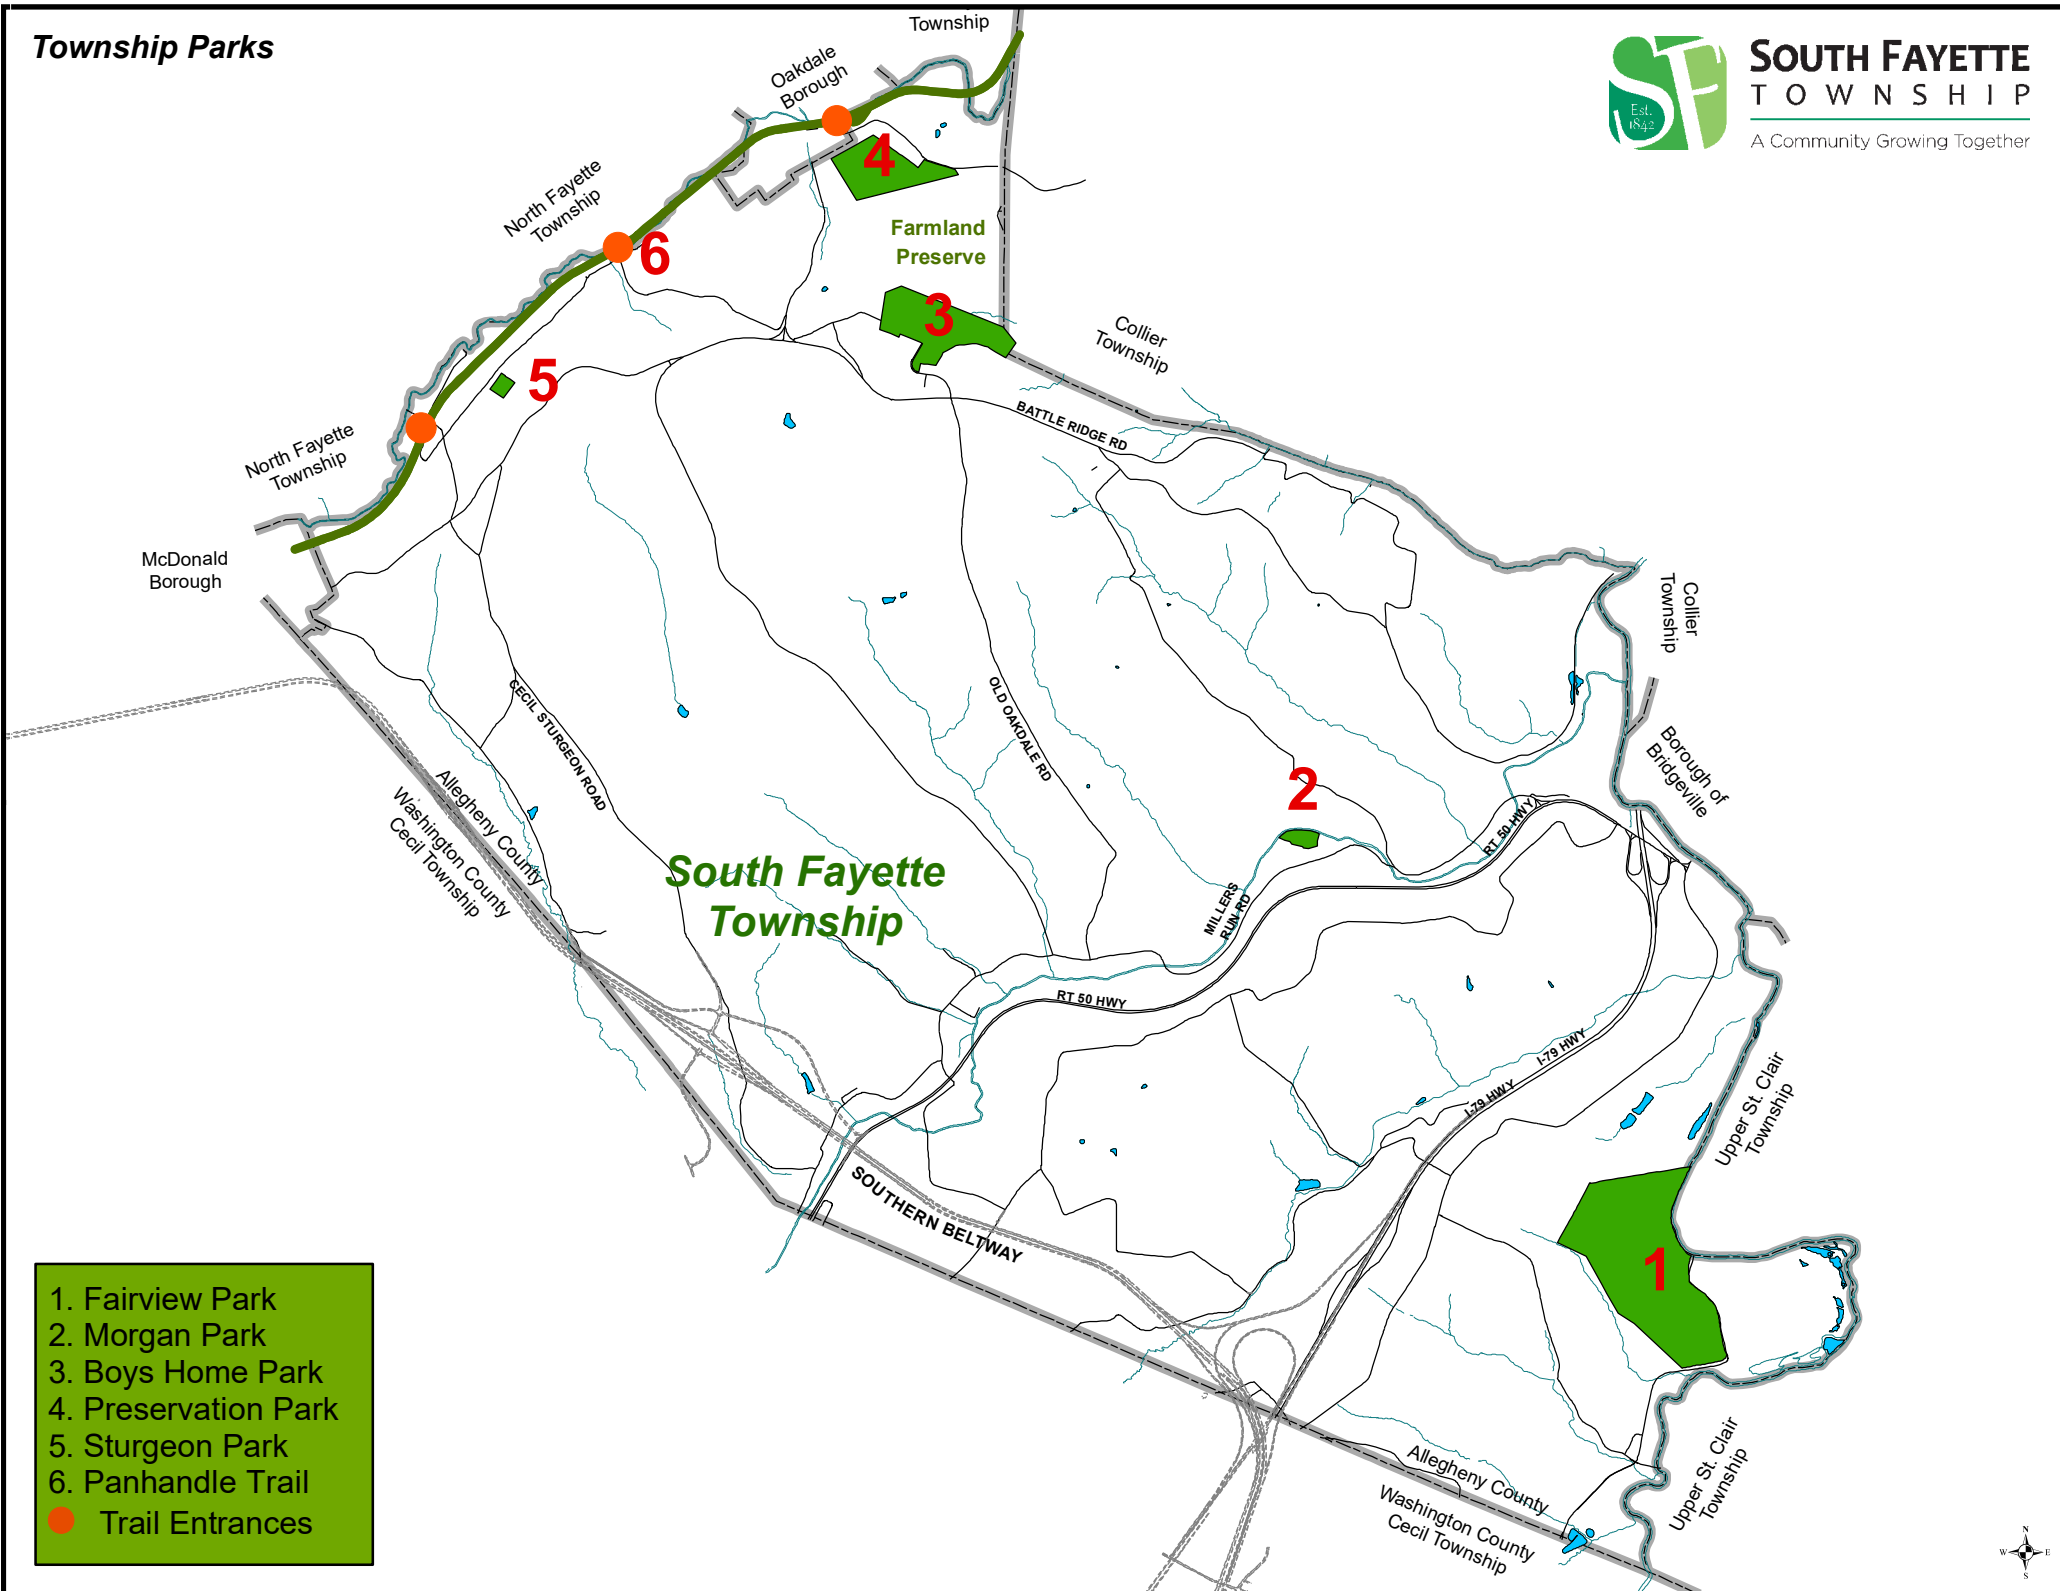

# Township Parks

**SOUTH FAYETTE**  
TOWNSHIP

A Community Growing Together

- 1. Fairview Park
- 2. Morgan Park
- 3. Boys Home Park
- 4. Preservation Park
- 5. Sturgeon Park
- 6. Panhandle Trail
- Trail Entrances